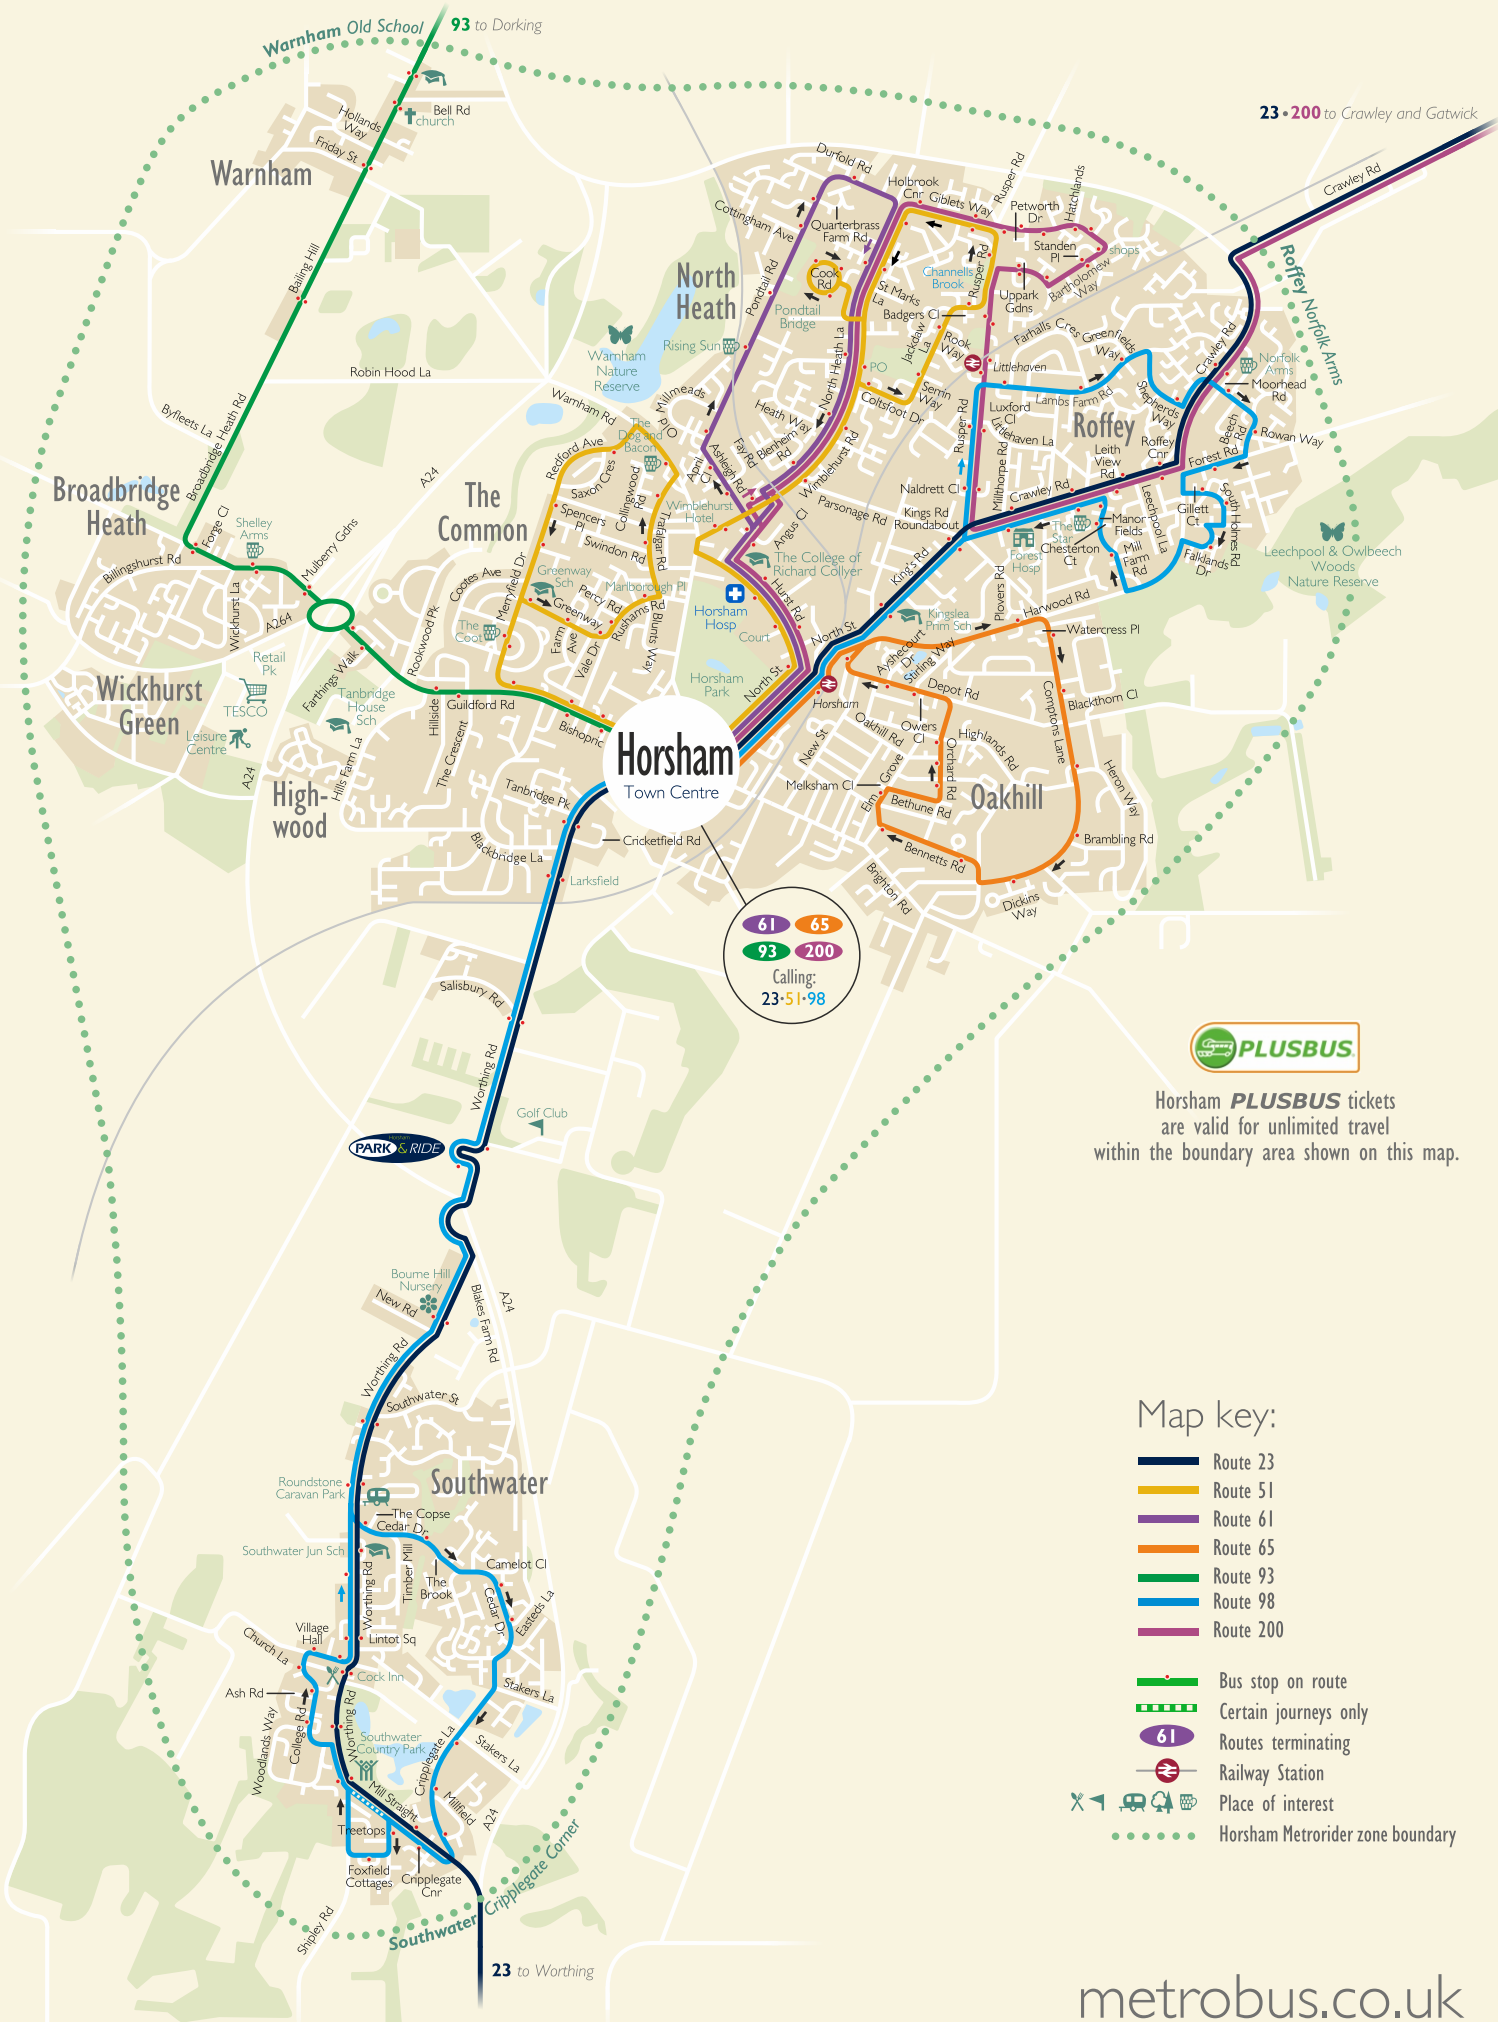

# METROBUS in Horsham

61 65  
93 200  
Calling:  
23-51-98

Horsham **PLUSBUS** tickets are valid for unlimited travel within the boundary area shown on this map.

### Map key:

- Route 23
- Route 51
- Route 61
- Route 65
- Route 93
- Route 98
- Route 200
- Bus stop on route
- ⋯ Certain journeys only
- 61 Routes terminating
- Railway Station
- Place of interest
- ⋯⋯⋯ Horsham MetroRider zone boundary